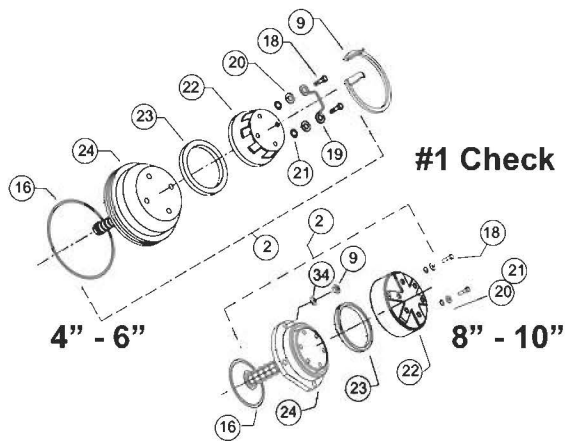

# FLOW CURVES

**Model 475(V) 2-1/2" & 3" Repair Kits & Parts Break-downs: See Model 375 Parts Pages.**  
**Model 475(V) 4" to 10" Repair Kits: See Model 375 Parts Pages.**  
**Model 475(V) 4" to 10" Parts Breakdowns are shown below:**