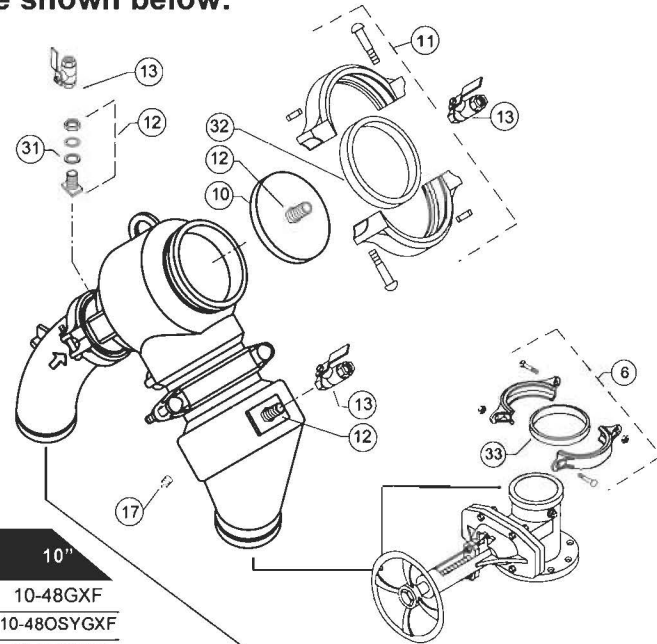

# FLOW CURVES

**Model 475(V) 2-1/2" & 3" Repair Kits & Parts Break-downs: See Model 375 Parts Pages.**  
**Model 475(V) 4" to 10" Repair Kits: See Model 375 Parts Pages.**  
**Model 475(V) 4" to 10" Parts Breakdowns are shown below:**