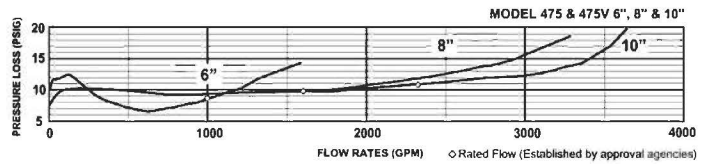

# FLOW CURVES

**Model 475(V) 2-1/2" & 3" Repair Kits & Parts Break-downs: See Model 375 Parts Pages.**  
**Model 475(V) 4" to 10" Repair Kits: See Model 375 Parts Pages.**  
**Model 475(V) 4" to 10" Parts Breakdowns are shown below:**