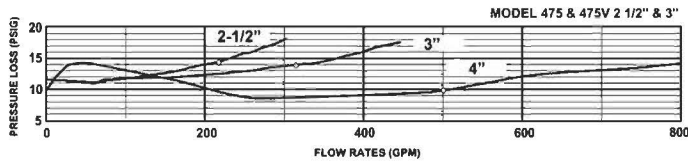

# FLOW CURVES

**Model 475(V) 2-1/2" & 3" Repair Kits & Parts Break-downs: See Model 375 Parts Pages.**  
**Model 475(V) 4" to 10" Repair Kits: See Model 375 Parts Pages.**  
**Model 475(V) 4" to 10" Parts Breakdowns are shown below:**