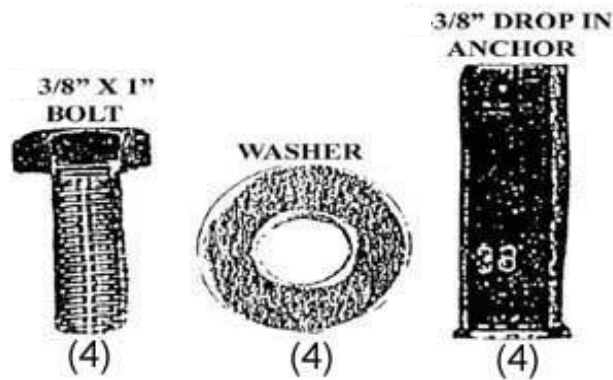

PIPE SUPPORT SPECIFICATIONS

INCLUDED HARDWARE COMPONENTS

*American Backflow
Specialties*

**Pipe
Support**